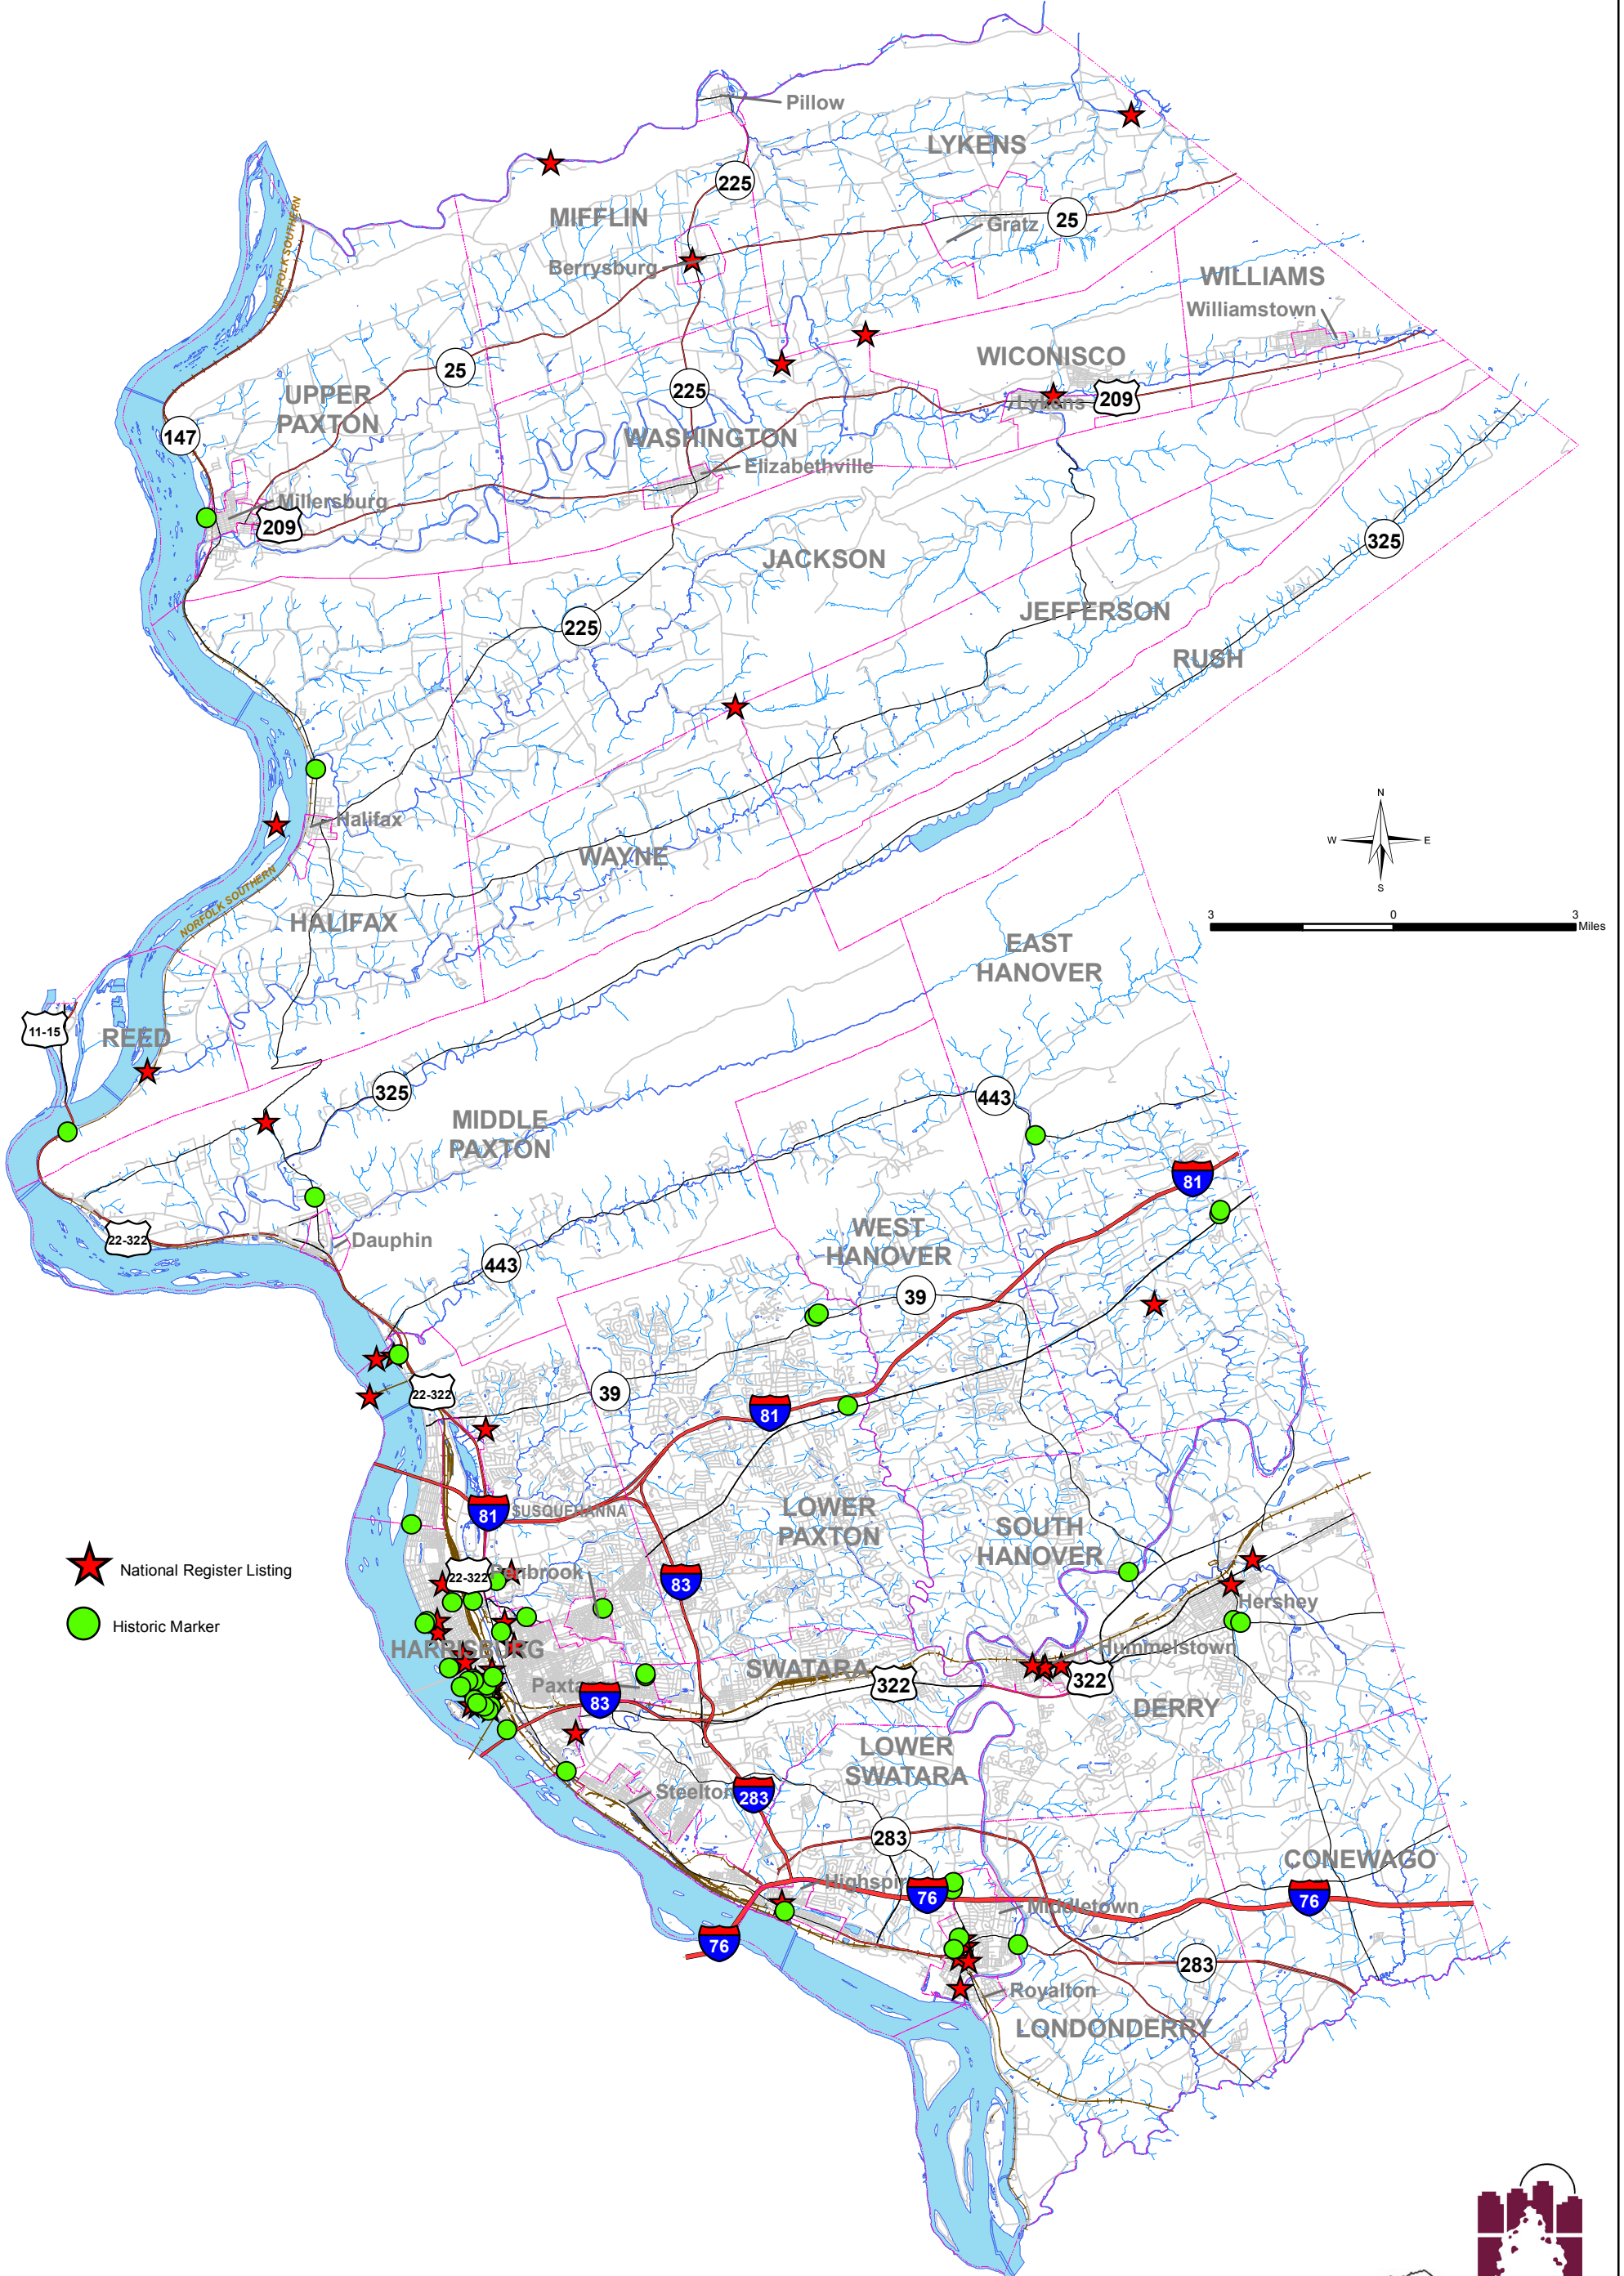

Map 2.12: Historic Features

Dauphin County, Pennsylvania

-  National Register Listing
-  Historic Marker

Note: Mapping Derived From Data Provided By Dauphin County and Tri-County Regional Planning.