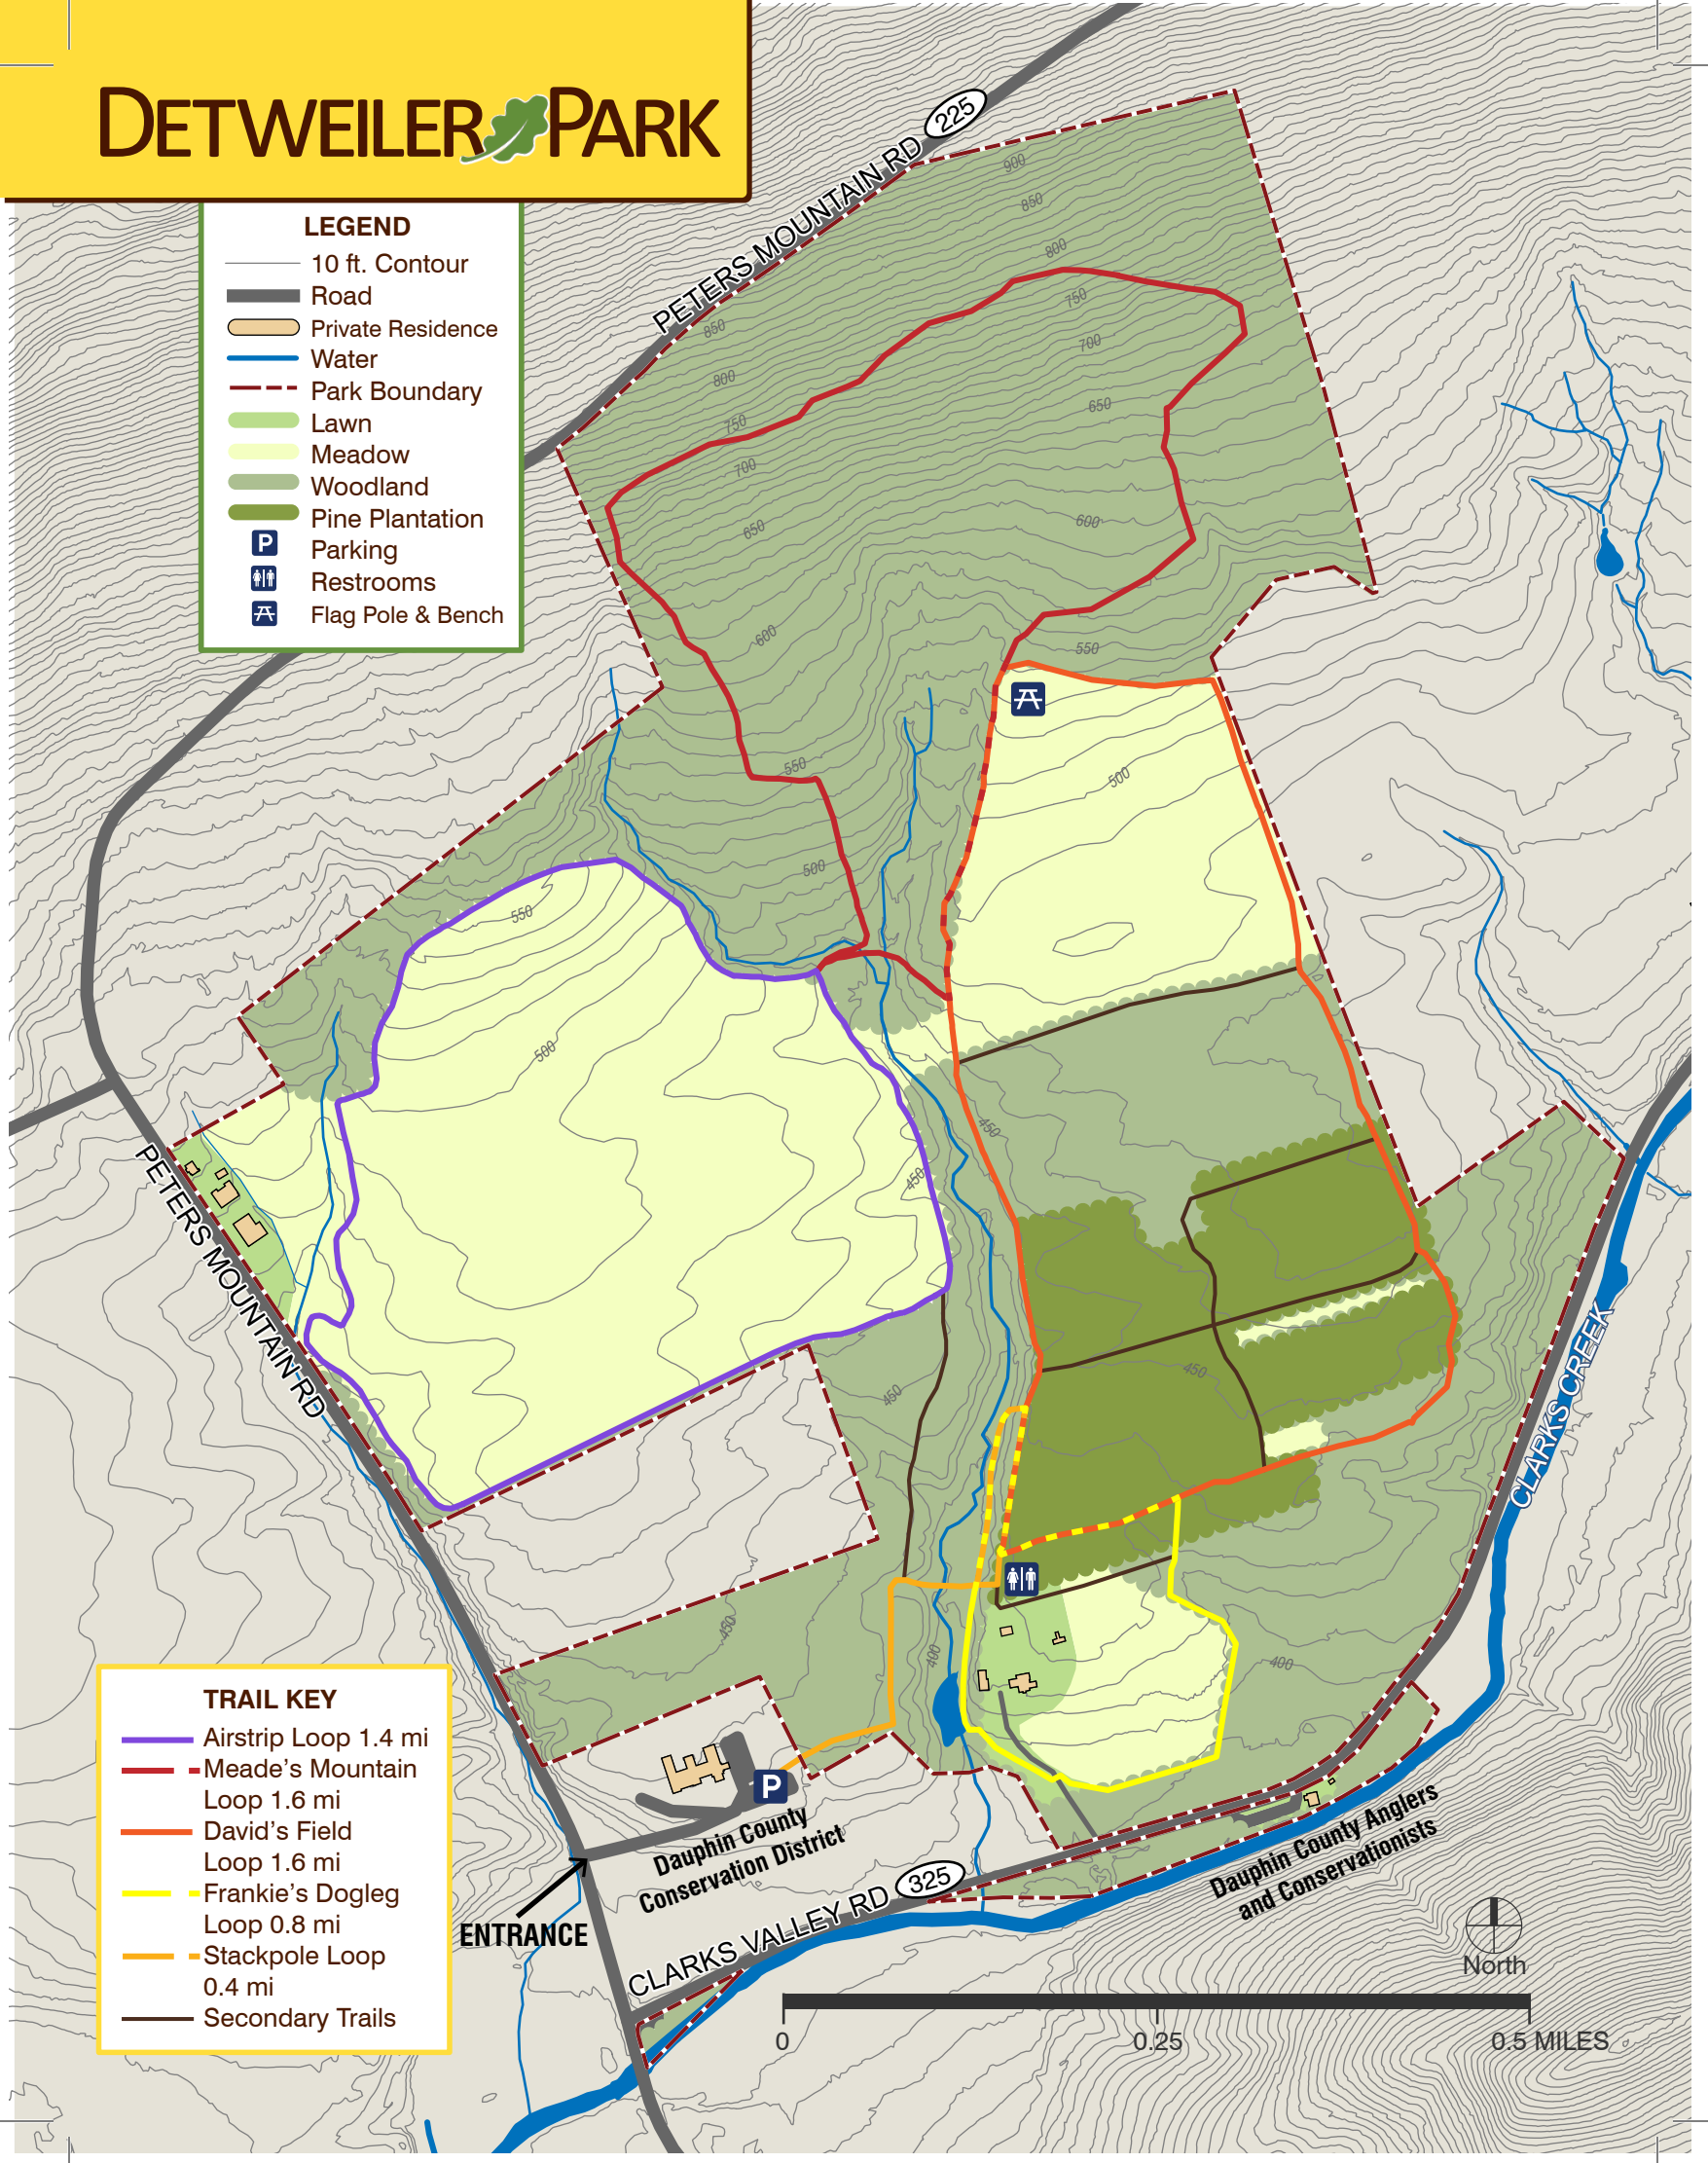

# DETWEILER PARK

## LEGEND

- 10 ft. Contour
- Road
- Private Residence
- Water
- Park Boundary
- Lawn
- Meadow
- Woodland
- Pine Plantation
- Parking
- Restrooms
- Flag Pole & Bench

## TRAIL KEY

- Airstrip Loop 1.4 mi
- Meade's Mountain Loop 1.6 mi
- David's Field Loop 1.6 mi
- Frankie's Dogleg Loop 0.8 mi
- Stackpole Loop 0.4 mi
- Secondary Trails

**ENTRANCE**

Dauphin County  
Conservation District